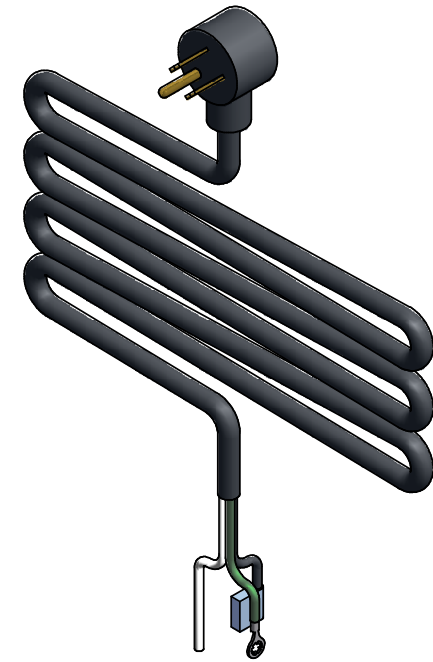

6' OR 15'  
FOOT LENGTH

NEUTRAL  
(WHITE)

NEMA 5-15P  
w/ 90° ANGLE

GROUND  
CONNECTION  
(GREEN)

0.032" x 0.250" FEMALE  
QUICK CONNECT INSULATED  
(BLACK)

ISOMERTIC VIEW

**1584C6RP/C15RP**

Ratings - 125 VAC, 15 Amps

Cord Type - SJT or Equivalent, 14/3 Wire

Plug Type - NEMA 5-15P w/ 90° Angle

**Cord Lengths**

1584C6RP - 6.5' Foot Power Cord

1584C15RP - 15.5' Foot Power Cord

**HAMMOND  
MANUFACTURING™**

**1584C6RP/C15RP**